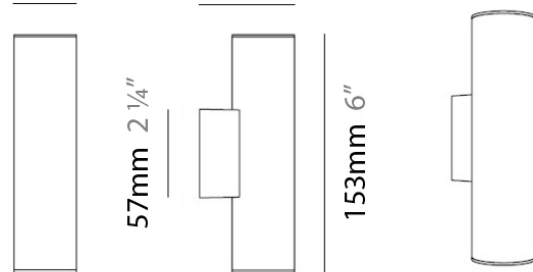

#### PHYSICAL

Diameter (mm): 55  
 Diameter (in): 2 <sup>3</sup>/<sub>16</sub>  
 Height (mm): 160  
 Height (in): 6 <sup>5</sup>/<sub>16</sub>  
 Extension (mm): 160  
 Extension (in): 6 <sup>5</sup>/<sub>16</sub>  
 Weight (kg): 1.4  
 Weight (lbs): 3

#### PHYSICAL

Shape: Cylinder  
 Diameter (mm): 108  
 Diameter (in): 4 1/4  
 Length (mm): 40  
 Length (in): 1 9/16  
 Height (mm): 103  
 Height (in): 4 1/16  
 Extension (mm): 61  
 Extension (in): 2 3/8  
 Light Distribution: Uplight  
 Weight (kg): 1.4  
 Weight (lbs): 3  
 Fixture Finish: Chrome  
 Fixture Material: Metal

#### PHYSICAL

Shape: Cylinder  
 Diameter (mm): 108  
 Diameter (in): 4 1/4  
 Length (mm): 40  
 Length (in): 1 9/16  
 Height (mm): 153  
 Height (in): 6  
 Extension (mm): 61  
 Extension (in): 2 3/8  
 Light Distribution: Direct / Indirect  
 Weight (kg): 1.4  
 Weight (lbs): 3  
 Fixture Finish: WHI  
 Fixture Material: Metal

#### RATINGS AND CERTIFICATIONS

Certified By: CSA Certified to UL and CSA Standards  
 IP rating: IP20

Ø108mm 4 1/4"

J-Box cover plate Included

40mm 1 9/16"      61mm 2 3/8"

PROJECT	
TYPE	
NOTES	
QUANTITY	
DATE	