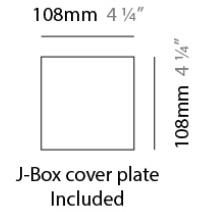

PROJECT	
TYPE	
NOTES	
QUANTITY	
DATE	

TUB LED SURFACE

D93203

GENERAL

Series: Tub LED
Brand: Milan
Division: Design
Mounting Type: Surface
Mounting Location: Wall
Subcategory: Spots

PHYSICAL

Diameter (mm): 40
Diameter (in): 1 ⁹/₁₆
Length (mm): 70
Length (in): 2 ³/₄
Height (mm): 100
Height (in): 3 ¹⁵/₁₆
Extension (mm): 120
Extension (in): 4 ³/₄

ELECTRICAL

Lamp Type: LED
Max. Wattage Per Lamp (W): 4
Dimming: Electronic Low Voltage Dimming
Driver Included: No
Lamp Voltage (V): 120

LED

Number of LEDs: 1
Color Temperature (°K): 2700
Nominal Lumen (lm): 300
CRI: >80 CRI

OPTICAL

RATINGS AND CERTIFICATIONS

Certified By: Certified for North American Standards
IP rating: IP20