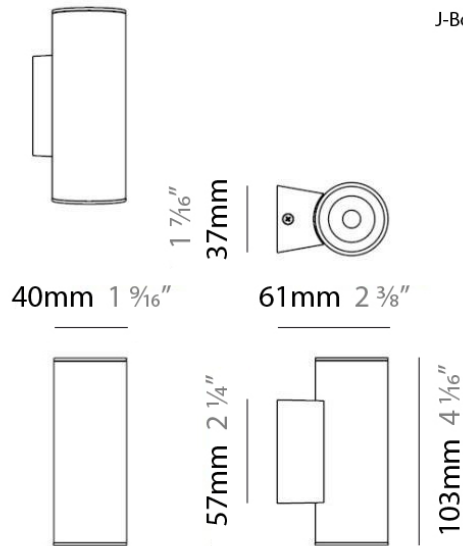

Ø108mm 4 1/4"

J-Box cover plate Included