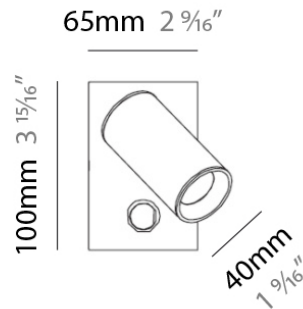

PROJECT	
TYPE	
NOTES	
QUANTITY	
DATE	

TUB LED SURFACE

D93203

GENERAL

Series: Tub LED
Brand: Milan
Division: Design
Mounting Type: Surface
Mounting Location: Wall
Subcategory: Spots

PHYSICAL

Diameter (mm): 40
Diameter (in): 1 ⁹/₁₆
Length (mm): 70
Length (in): 2 ³/₄
Height (mm): 100
Height (in): 3 ¹⁵/₁₆
Extension (mm): 120
Extension (in): 4 ³/₄

ELECTRICAL

Lamp Type: LED
Max. Wattage Per Lamp (W): 4
Dimming: Electronic Low Voltage Dimming
Driver Included: No
Lamp Voltage (V): 120

LED

Number of LEDs: 1
Color Temperature (°K): 2700
Nominal Lumen (lm): 300
CRI: >80 CRI

OPTICAL

RATINGS AND CERTIFICATIONS

Certified By: Certified for North American Standards
IP rating: IP20