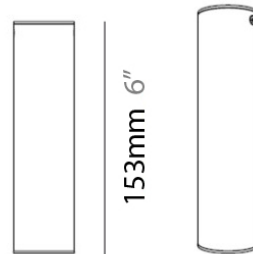

#### PHYSICAL

Diameter (mm): 55  
 Diameter (in): 2 <sup>3</sup>/<sub>16</sub>  
 Height (mm): 160  
 Height (in): 6 <sup>5</sup>/<sub>16</sub>  
 Extension (mm): 160  
 Extension (in): 6 <sup>5</sup>/<sub>16</sub>  
 Weight (kg): 1.4  
 Weight (lbs): 3

#### PHYSICAL

Shape: Cylinder  
Diameter (mm): 40  
Diameter (in): 1 9/16  
Height (mm): 150  
Height (in): 6  
Weight (kg): 1.4  
Weight (lbs): 3  
Fixture Finish: WHI  
Fixture Material: Metal

#### RATINGS AND CERTIFICATIONS

Certified By: CSA Certified to UL and CSA Standards  
IP rating: IP20

PROJECT
TYPE
NOTES
QUANTITY
DATE

Ø108mm 4 1/4"

J-Box cover plate  
Included

40mm 1 9/16"

#### PHYSICAL

Shape: Cylinder  
 Diameter (mm): 108  
 Diameter (in): 4 1/4  
 Length (mm): 40  
 Length (in): 1 9/16  
 Height (mm): 103  
 Height (in): 4 1/16  
 Extension (mm): 61  
 Extension (in): 2 3/8  
 Light Distribution: Uplight  
 Weight (kg): 1.4  
 Weight (lbs): 3  
 Fixture Finish: Chrome  
 Fixture Material: Metal