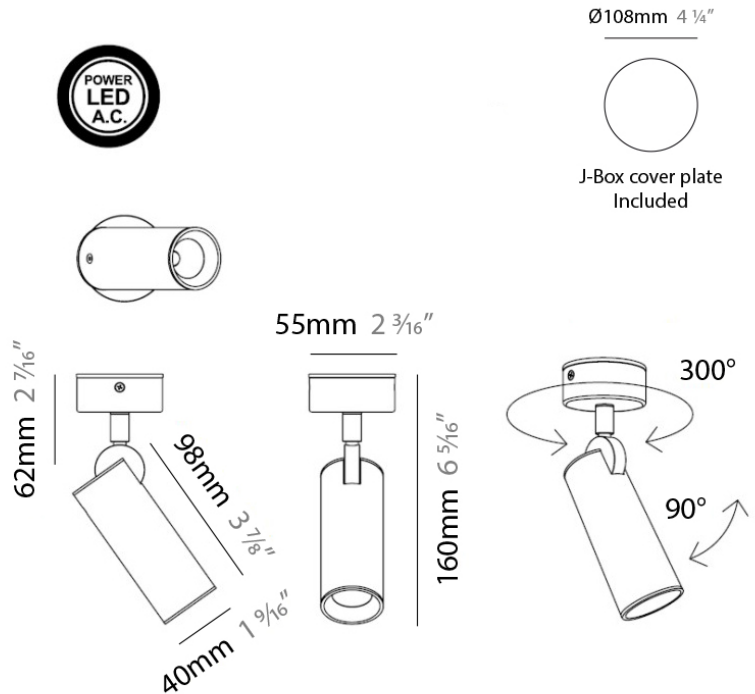

PROJECT	
TYPE	
NOTES	
QUANTITY	
DATE	

TUB LED SURFACE

D92103

GENERAL

Series: Tub LED
Brand: Milan
Division: Design
Mounting Type: Surface
Mounting Location: Wall / Ceiling
Subcategory: Spots

PHYSICAL

Diameter (mm): 55
Diameter (in): 2 ³/₁₆
Height (mm): 160
Height (in): 6 ⁵/₁₆
Extension (mm): 160
Extension (in): 6 ⁵/₁₆
Weight (kg): 1.4
Weight (lbs): 3

ELECTRICAL

Lamp Type: LED
Input Wattage (W): 4
Max. Wattage Per Lamp (W): 4
Dimming: Electronic Low Voltage Dimming
Input Voltage (V): 120

LED

Number of LEDs: 1
Color Temperature (°K): 2700
Nominal Lumen (lm): 300
CRI: >80 CRI

OPTICAL

RATINGS AND CERTIFICATIONS

Certified By: CSA Certified to UL and CSA Standards
IP rating: IP20