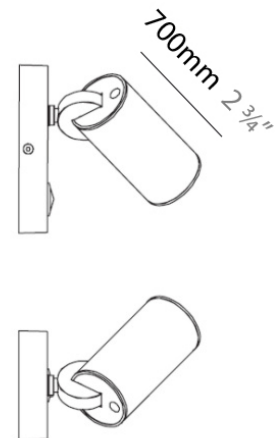

PROJECT	
TYPE	
NOTES	
QUANTITY	
DATE	

TUB LED SURFACE

D93203

GENERAL

Series: Tub LED
Brand: Milan
Division: Design
Mounting Type: Surface
Mounting Location: Wall
Subcategory: Spots

PHYSICAL

Diameter (mm): 40
Diameter (in): 1 ⁹/₁₆
Length (mm): 70
Length (in): 2 ³/₄
Height (mm): 100
Height (in): 3 ¹⁵/₁₆
Extension (mm): 120
Extension (in): 4 ³/₄

ELECTRICAL

Lamp Type: LED
Max. Wattage Per Lamp (W): 4
Dimming: Electronic Low Voltage Dimming
Driver Included: No
Lamp Voltage (V): 120

LED

Number of LEDs: 1
Color Temperature (°K): 2700
Nominal Lumen (lm): 300
CRI: >80 CRI

OPTICAL

RATINGS AND CERTIFICATIONS

Certified By: Certified for North American Standards
IP rating: IP20