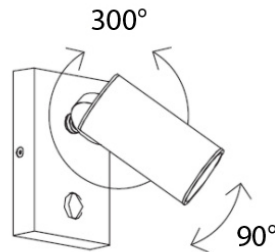

PROJECT	
TYPE	
NOTES	
QUANTITY	
DATE	

TUB LED SURFACE

D93203

GENERAL

Series: Tub LED
Brand: Milan
Division: Design
Mounting Type: Surface
Mounting Location: Wall
Subcategory: Spots

PHYSICAL

Diameter (mm): 40
Diameter (in): 1 ⁹/₁₆
Length (mm): 70
Length (in): 2 ³/₄
Height (mm): 100
Height (in): 3 ¹⁵/₁₆
Extension (mm): 120
Extension (in): 4 ³/₄

ELECTRICAL

Lamp Type: LED
Max. Wattage Per Lamp (W): 4
Dimming: Electronic Low Voltage Dimming
Driver Included: No
Lamp Voltage (V): 120

LED

Number of LEDs: 1
Color Temperature (°K): 2700
Nominal Lumen (lm): 300
CRI: >80 CRI

OPTICAL

RATINGS AND CERTIFICATIONS

Certified By: Certified for North American Standards
IP rating: IP20